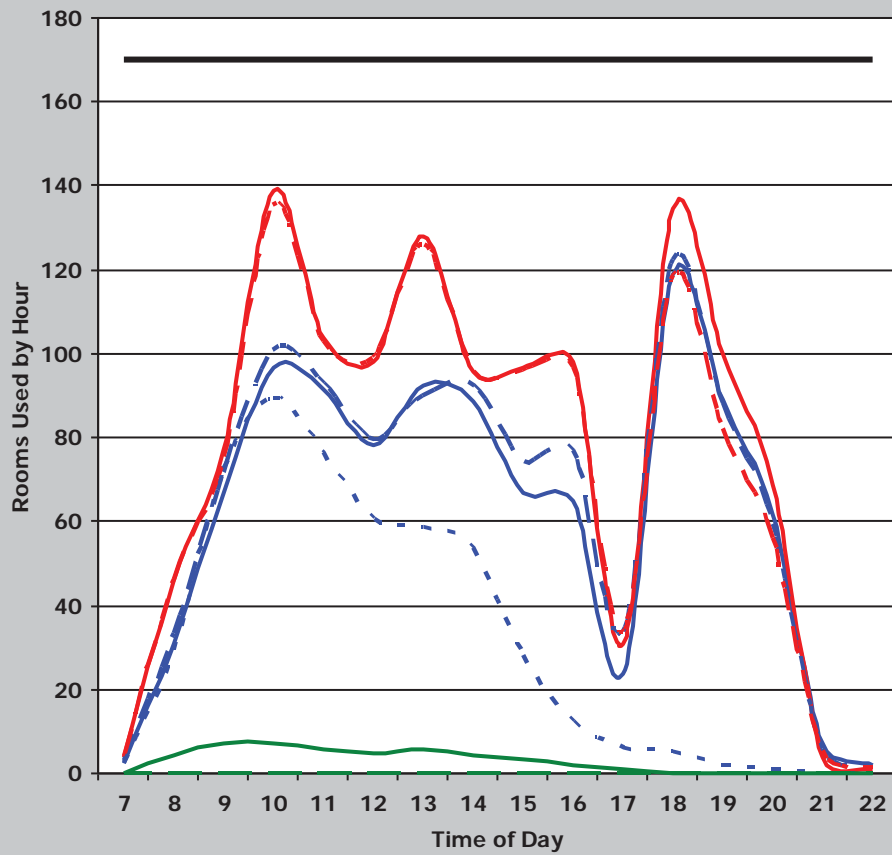

Institution	Overall Score	Classroom Score	Class Lab Score	Classroom						Class Laboratory					
				Demand	Weighted Score	Utilization	Weighted Score	Average Percent Fill	Weighted Score	Demand	Weighted Score	Utilization	Weighted Score	Average Percent Fill	Weighted Score
UT-San Antonio	183	83	100	40	27	35	24	74%	32	38	36	30	32	77%	32
				Classroom Weighted Scoring						Class Laboratory Weighted Scoring					
Score (weight = 9)		Score (weight = 8)		Score (weight = 8)		Score (weight = 8)		Score (weight = 9)		Score (weight = 8)		Score (weight = 8)			
45 or >	36	38 or >	32	65% or >	32	35 or >	36	25 or >	32	75% or >	32				
38 - 44.9	27	34 - 37.9	24	55 - 64.9	24	30 - 34.9	27	20 - 24.9	24	65 - 74.9	24				
31 - 37.9	18	30 - 33.9	16	45 - 54.9	16	25 - 29.9	18	15 - 19.9	16	55 - 64.9	16				
< 31	9	< 30	8	< 45%	8	< 25	9	< 15	8	< 55%	8				

Classrooms

Class Laboratory

— Monday — Tuesday - - - Wednesday - - - Thursday
- - - Friday — Saturday - - - Sunday — Rooms