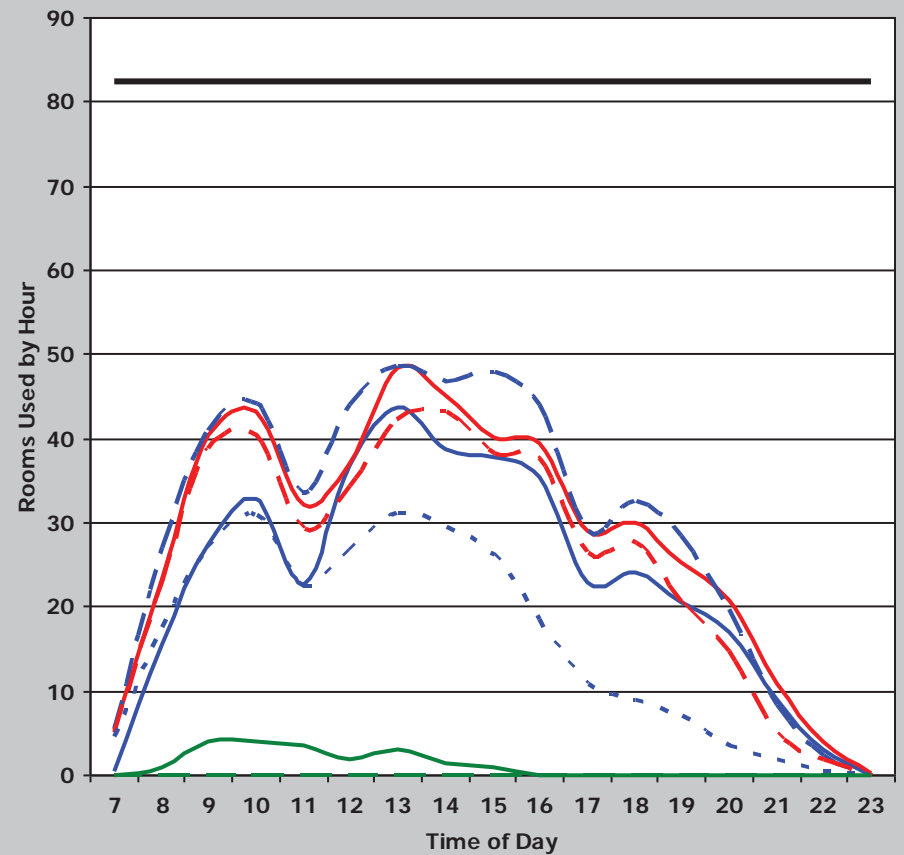

Institution	Overall Score	Classroom Score	Class Lab Score	Classroom						Class Laboratory					
				Demand	Weighted Score	Utilization	Weighted Score	Average Percent Fill	Weighted Score	Demand	Weighted Score	Utilization	Weighted Score	Average Percent Fill	Weighted Score
UT-San Antonio	183	83	100	40	27	35	24	74%	32	38	36	30	32	77%	32
				Classroom Weighted Scoring						Class Laboratory Weighted Scoring					
Score (weight = 9)		Score (weight = 8)		Score (weight = 8)		Score (weight = 8)		Score (weight = 9)		Score (weight = 8)		Score (weight = 8)			
45 or >	36	38 or >	32	65% or >	32	35 or >	36	25 or >	32	75% or >	32				
38 - 44.9	27	34 - 37.9	24	55 - 64.9	24	30 - 34.9	27	20 - 24.9	24	65 - 74.9	24				
31 - 37.9	18	30 - 33.9	16	45 - 54.9	16	25 - 29.9	18	15 - 19.9	16	55 - 64.9	16				
< 31	9	< 30	8	< 45%	8	< 25	9	< 15	8	< 55%	8				

Classrooms

Class Laboratory

— Monday — Tuesday - - - Wednesday - - - Thursday
- - - Friday — Saturday - - - Sunday — Rooms