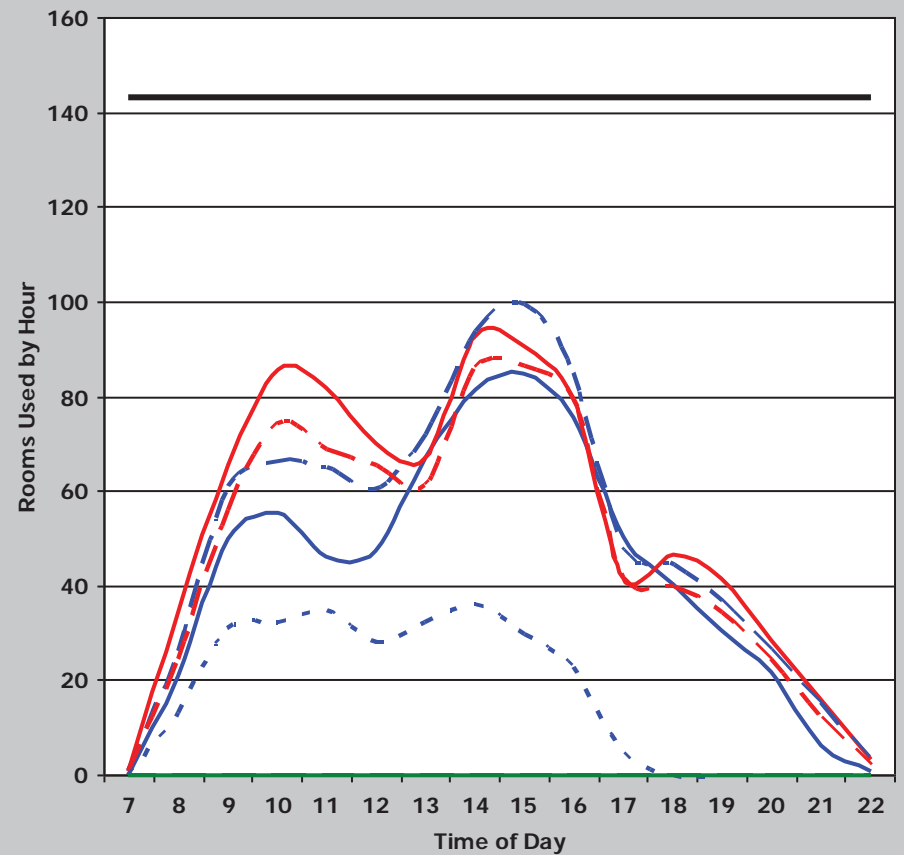

| Institution | Overall Score | Classroom Score | Class Lab Score | Classroom | | | | | | Class Laboratory | | | | | | | |
|--------------------|---------------|--------------------|-----------------|----------------------------|----------------|--------------------|----------------|----------------------|----------------|-----------------------------------|----------------|--------------------|----------------|----------------------|----------------|-----------|----|
| | | | | Demand | Weighted Score | Utilization | Weighted Score | Average Percent Fill | Weighted Score | Demand | Weighted Score | Utilization | Weighted Score | Average Percent Fill | Weighted Score | | |
| UT-Austin | 176 | 84 | 92 | 50 | 36 | 30 | 16 | 66% | 32 | 44 | 36 | 28 | 32 | 65% | 24 | | |
| | | | | Classroom Weighted Scoring | | | | | | Class Laboratory Weighted Scoring | | | | | | | |
| Score (weight = 9) | | Score (weight = 8) | | Score (weight = 8) | | Score (weight = 9) | | Score (weight = 8) | | Score (weight = 8) | | Score (weight = 9) | | Score (weight = 8) | | | |
| 45 or > | 36 | 38 or > | 32 | 65% or > | 32 | 35 or > | 36 | 25 or > | 32 | 75% or > | 32 | 30 - 34.9 | 27 | 20 - 24.9 | 24 | 65 - 74.9 | 24 |
| 38 - 44.9 | 27 | 34 - 37.9 | 24 | 55 - 64.9 | 24 | 25 - 29.9 | 18 | 15 - 19.9 | 16 | 55 - 64.9 | 16 | < 25 | 9 | < 15 | 8 | < 55% | 8 |
| 31 - 37.9 | 18 | 30 - 33.9 | 16 | 45 - 54.9 | 16 | < 31 | 9 | < 30 | 8 | < 45% | 8 | | | | | | |

Classrooms

Class Laboratory

— Monday — Tuesday - - - Wednesday - - - Thursday
- - - Friday — Saturday - - - Sunday — Rooms