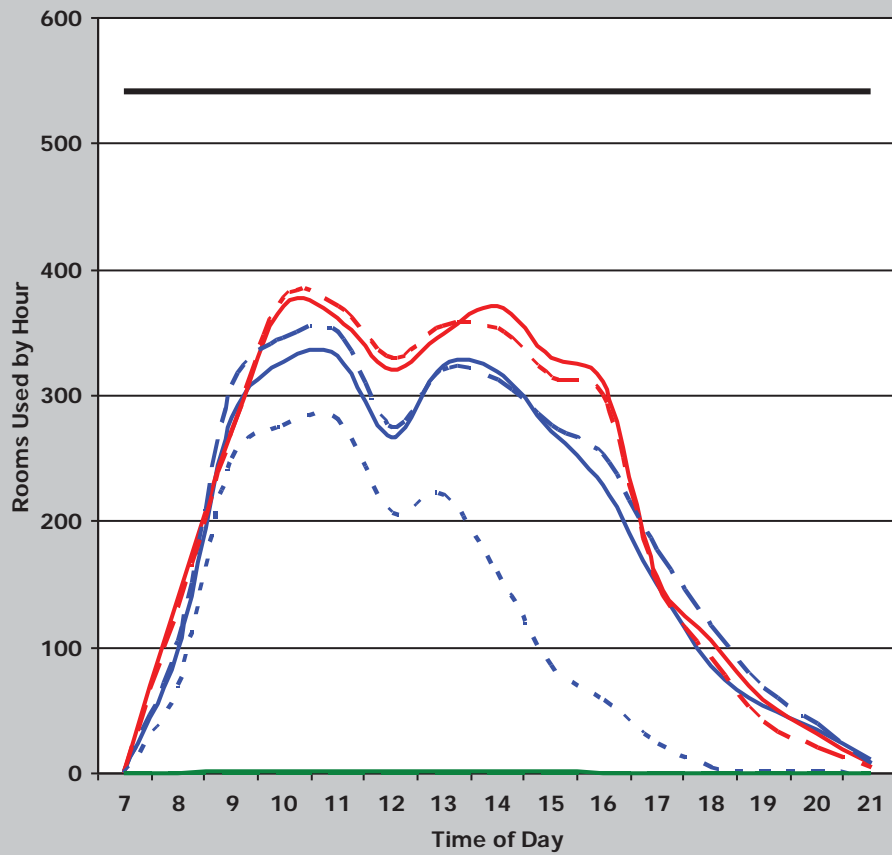

| Institution | Overall Score | Classroom Score | Class Lab Score | Classroom | | | | | | Class Laboratory | | | | | | | |
|--------------------|---------------|--------------------|-----------------|----------------------------|----------------|--------------------|----------------|----------------------|----------------|-----------------------------------|----------------|--------------------|----------------|----------------------|----------------|-----------|----|
| | | | | Demand | Weighted Score | Utilization | Weighted Score | Average Percent Fill | Weighted Score | Demand | Weighted Score | Utilization | Weighted Score | Average Percent Fill | Weighted Score | | |
| UT-Austin | 176 | 84 | 92 | 50 | 36 | 30 | 16 | 66% | 32 | 44 | 36 | 28 | 32 | 65% | 24 | | |
| | | | | Classroom Weighted Scoring | | | | | | Class Laboratory Weighted Scoring | | | | | | | |
| Score (weight = 9) | | Score (weight = 8) | | Score (weight = 8) | | Score (weight = 9) | | Score (weight = 8) | | Score (weight = 8) | | Score (weight = 9) | | Score (weight = 8) | | | |
| 45 or > | 36 | 38 or > | 32 | 65% or > | 32 | 35 or > | 36 | 25 or > | 32 | 75% or > | 32 | 30 - 34.9 | 27 | 20 - 24.9 | 24 | 65 - 74.9 | 24 |
| 38 - 44.9 | 27 | 34 - 37.9 | 24 | 55 - 64.9 | 24 | 25 - 29.9 | 18 | 15 - 19.9 | 16 | 55 - 64.9 | 16 | < 25 | 9 | < 15 | 8 | < 55% | 8 |
| 31 - 37.9 | 18 | 30 - 33.9 | 16 | 45 - 54.9 | 16 | < 31 | 9 | < 30 | 8 | < 45% | 8 | | | | | | |

Classrooms

Class Laboratory

— Monday — Tuesday - - - Wednesday - - - Thursday
- - - Friday — Saturday - - - Sunday — Rooms