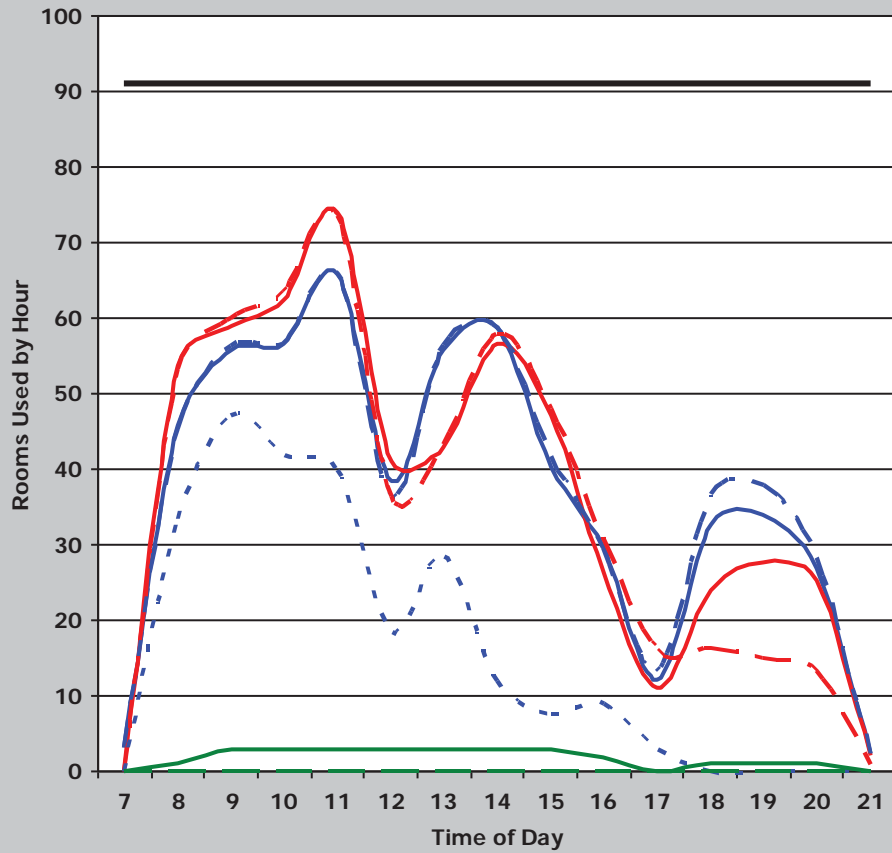

Institution	Overall Score	Classroom Score	Class Lab Score	Classroom						Class Laboratory							
				Demand	Weighted Score	Utilization	Weighted Score	Average Percent Fill	Weighted Score	Demand	Weighted Score	Utilization	Weighted Score	Average Percent Fill	Weighted Score		
Tarleton	159	75	84	39	27	33	16	67%	32	36	36	21	24	66%	24		
				Classroom Weighted Scoring						Class Laboratory Weighted Scoring							
Score (weight = 9)		Score (weight = 8)		Score (weight = 8)		Score (weight = 9)		Score (weight = 8)		Score (weight = 8)		Score (weight = 9)		Score (weight = 8)			
45 or >	36	38 or >	32	65% or >	32	35 or >	36	25 or >	32	75% or >	32	30 - 34.9	27	20 - 24.9	24	65 - 74.9	24
38 - 44.9	27	34 - 37.9	24	55 - 64.9	24	25 - 29.9	18	15 - 19.9	16	55 - 64.9	16	25 - 29.9	18	15 - 19.9	16	55 - 64.9	16
31 - 37.9	18	30 - 33.9	16	45 - 54.9	16	< 25	9	< 15	8	< 55%	8	< 31	9	< 30	8	< 45%	8

Classrooms

Class Laboratory

— Monday — Tuesday - - - Wednesday - - - Thursday
- - - Friday — Saturday - - - Sunday — Rooms