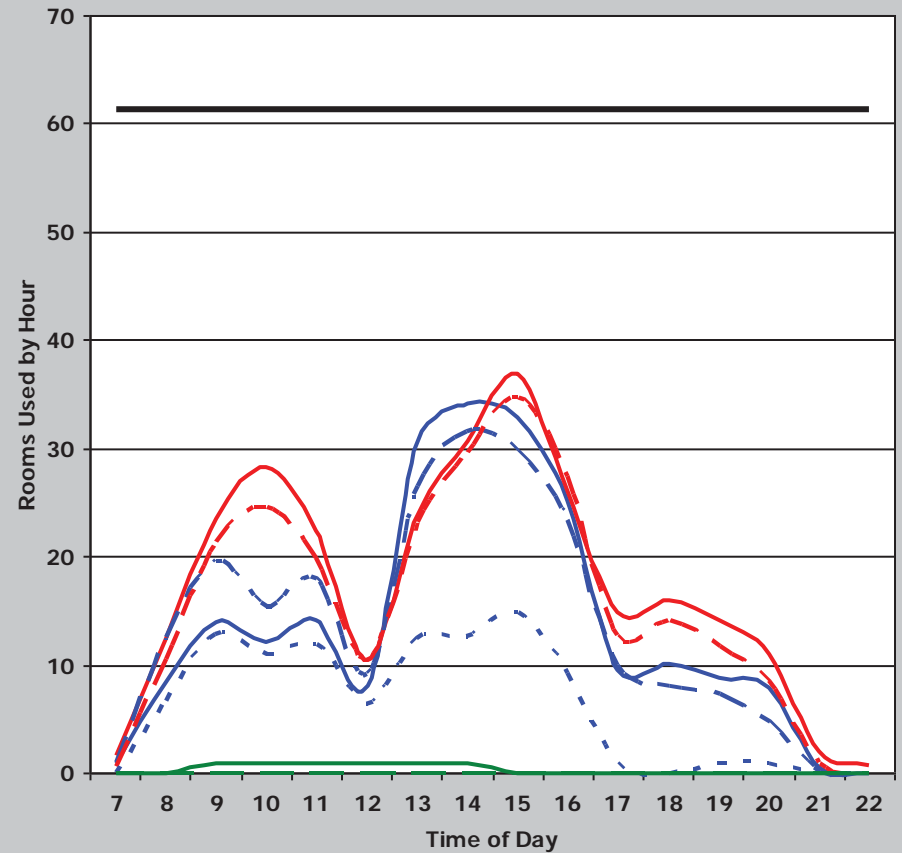

Institution	Overall Score	Classroom Score	Class Lab Score	Classroom						Class Laboratory							
				Demand	Weighted Score	Utilization	Weighted Score	Average Percent Fill	Weighted Score	Demand	Weighted Score	Utilization	Weighted Score	Average Percent Fill	Weighted Score		
Tarleton	159	75	84	39	27	33	16	67%	32	36	36	21	24	66%	24		
				Classroom Weighted Scoring						Class Laboratory Weighted Scoring							
Score (weight = 9)		Score (weight = 8)		Score (weight = 8)		Score (weight = 9)		Score (weight = 8)		Score (weight = 8)		Score (weight = 9)		Score (weight = 8)			
45 or >	36	38 or >	32	65% or >	32	35 or >	36	25 or >	32	75% or >	32	30 - 34.9	27	20 - 24.9	24	65 - 74.9	24
38 - 44.9	27	34 - 37.9	24	55 - 64.9	24	25 - 29.9	18	15 - 19.9	16	55 - 64.9	16	25 - 29.9	18	15 - 19.9	16	55 - 64.9	16
31 - 37.9	18	30 - 33.9	16	45 - 54.9	16	< 25	9	< 15	8	< 55%	8	< 31	9	< 30	8	< 45%	8

Classrooms

Class Laboratory

— Monday — Tuesday - - - Wednesday - - - Thursday
- - - Friday — Saturday - - - Sunday — Rooms